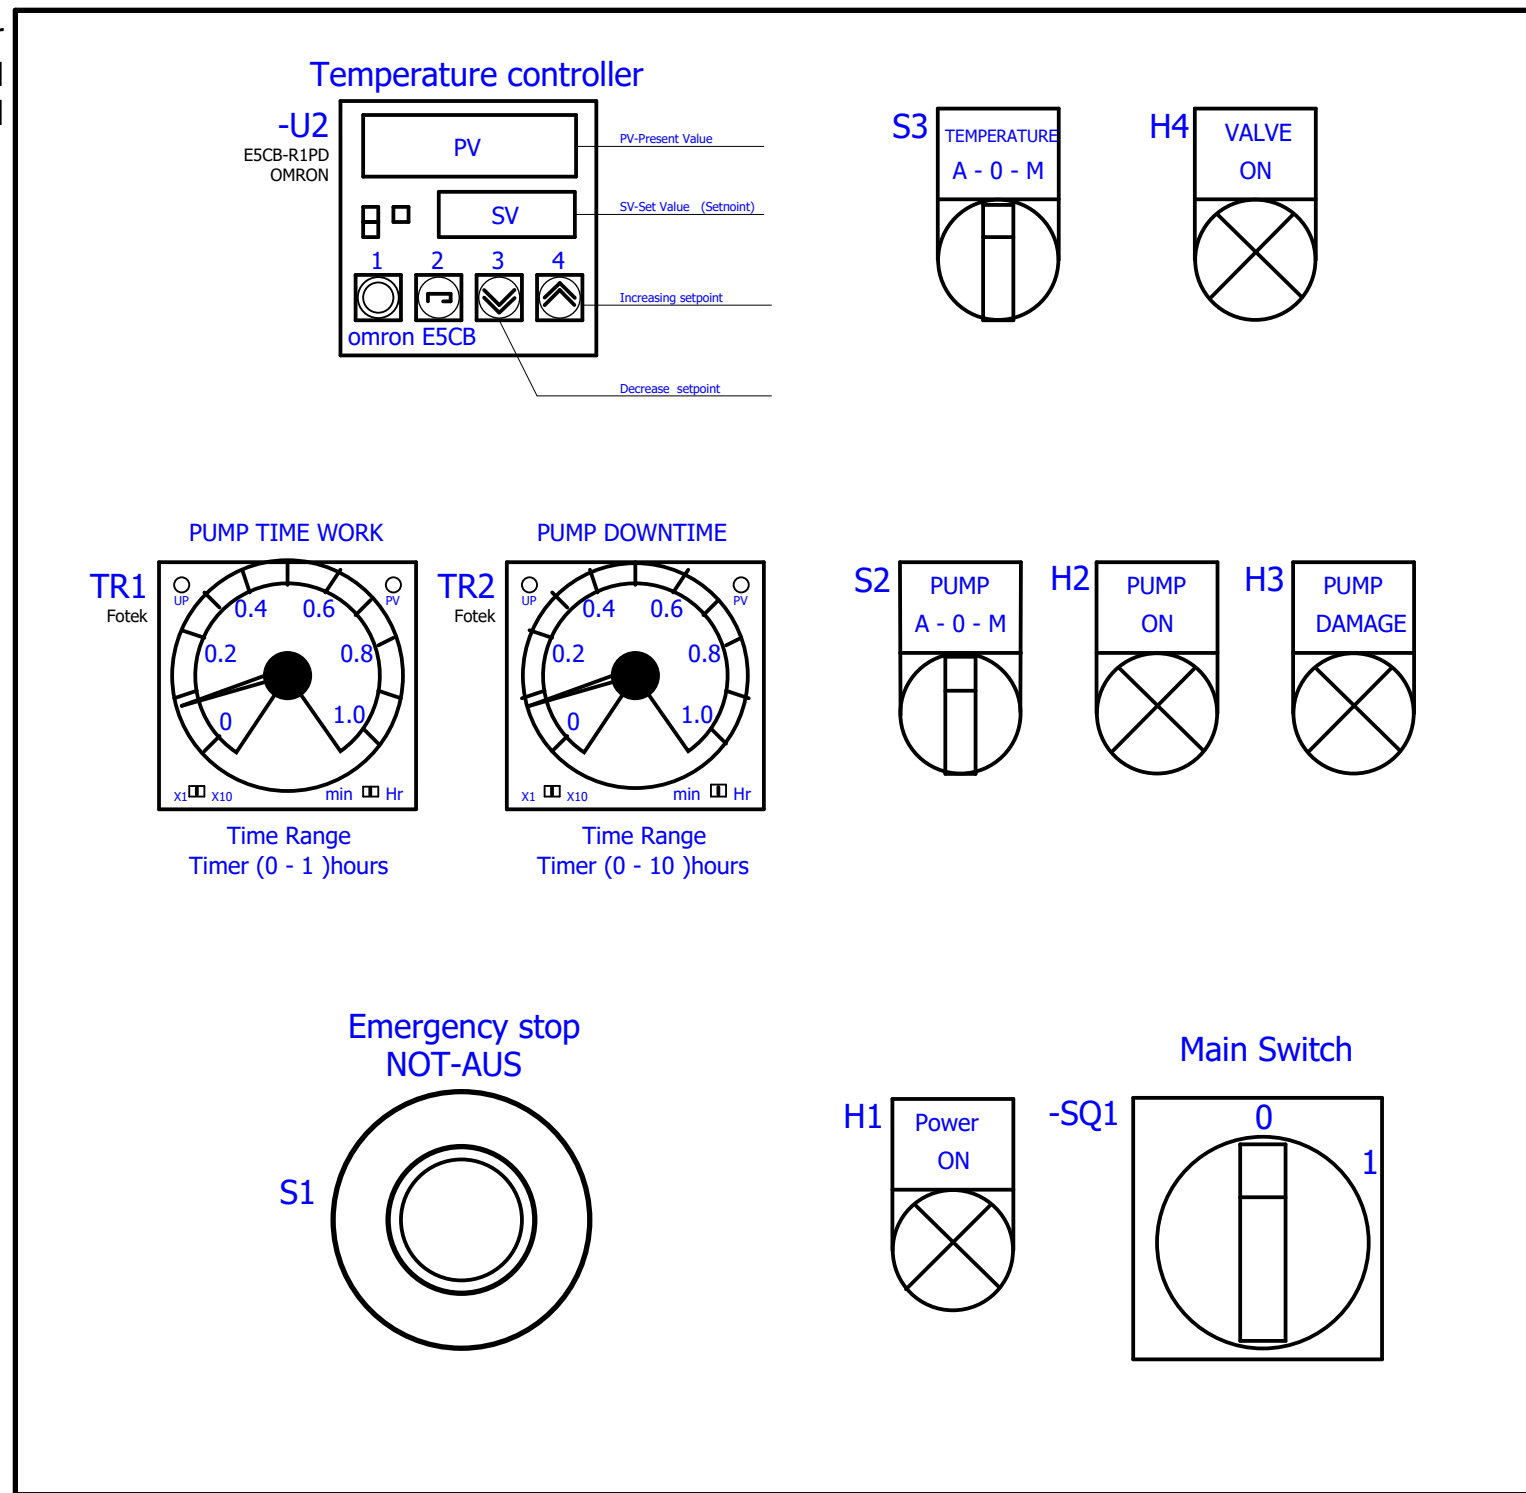

Vinificator
Type-BM
Control Panel

ATTACHEMENT- 1

		Date	18.9.2015 r.			EPLAN Software & Service GmbH & Co. KG		Лицев панел ВМ-30 с ОМРОН			
		Ed.	VASIL			113 091 01 Electrical installation control type of fermenter M 4,36m3					
		Appr								113 091 01	
Modification	Date	Name	Original	Replacement of	Replaced by					Page	9
										Page	9